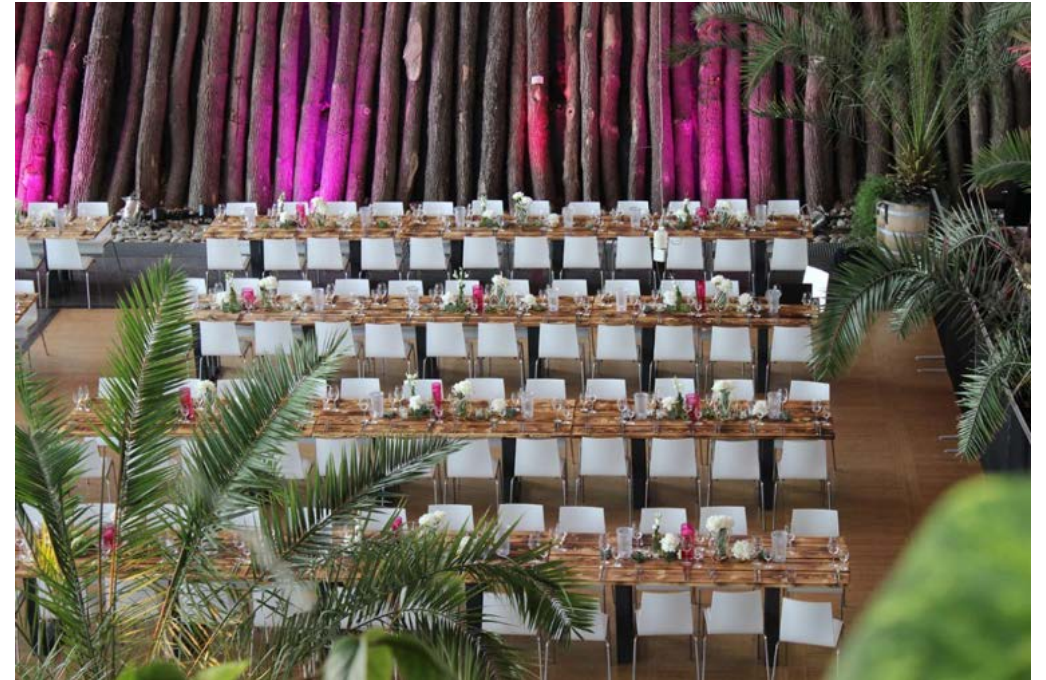

IMPRESSIONEN RESTAURANT "URWALDBLICK"

Tables with noble leather chairs

Reception with tropical scenery

Festively decorated tables

Banquet seating with chair covers

IMPRESSIONEN RESTAURANT "URWALDBLICK"

Banquet seating, festively decorated

Indoor terrace with tropical view

Impressive chandeliers and ceiling painting

LOCATION "ORANGERIE"

The **event hall "Orangerie"** is the biggest event location at Biosphäre Potsdam and is directly connected to the jungle hall.

The "Orangerie" is not just convincing with its big size, it also has huge glass fronts. One is towards the jungle hall, the other is with a view towards the Volkspark Potsdam.

Even more characteristic features are the tree and ivy ridges, which both can be wonderful eye-catchers during your event. The many palm trees are both a visual highlight and can be used for an individual space design, too.

Lounge area with decorative palm trees

Round banquet seating with ambience lighting

Tables in wooden optic

White high tables with bar stools

OUTSIDE AREA WASSERPLATZ

The **Wasserplatz** is directly connected to the event hall "Orangerie".